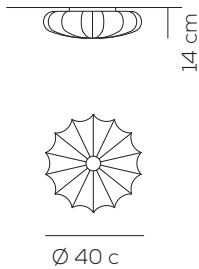

Type	Article	Colours	Finish	Source
PL	MUSE 40	BC white	XX white metal	E27 1 x Max 6.5W LED or 1 x Max 42W halogen
		AR orange		
		GI yellow		
		MC multicolour		
		FI flower		
		ST sticks		

CE IP20 +LED 220-240V_{ac}

example composition code PL MUSE40 MC XX E27